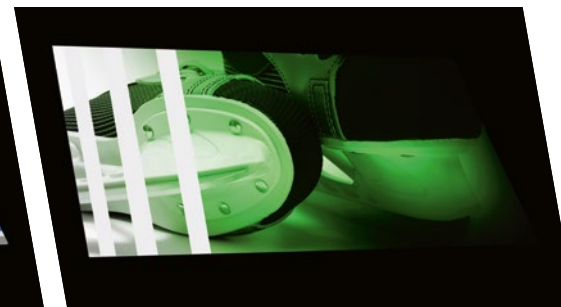

Don't have your own idea at the moment?

If you want to decorate the interior of your vehicle to your liking but don't have a suitable picture, use the selection of ready themes. The pre-defined interior foils can also be ordered in the ŠKODA E-shop. You just need to decide, which one of the designs available will be the right one for your car.