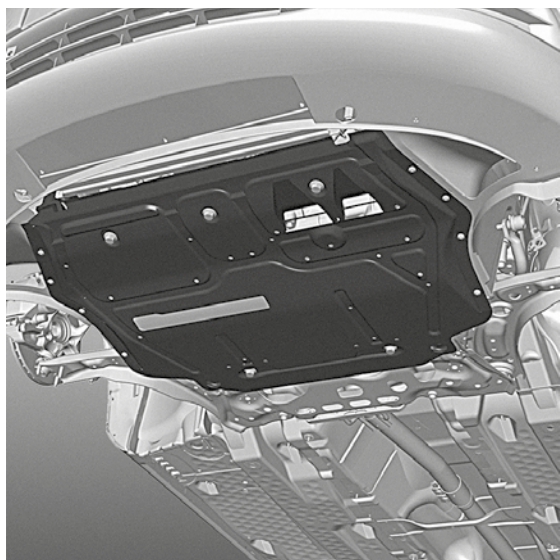

**Protective cover  
for loading edge**  
ŠKODA Genuine Accessories  
(5JA 071 336)

ŠKODA Genuine Accessories offers engine cover, which protects the engine against water, dust, mud and rocks on the roads. Moreover, the cover reduces engine noise, and increases the life of its components (alternator, starter motor, belts, and other). It improves the car's aerodynamics, thus reducing the fuel consumption. The engine cover is made of plastic of the highest quality, which is characterized by high strength, elasticity and resistance against both mechanical (road gritting, gravel) and chemical (oil, fuel, etc.) damage. Mounting the engine cover does not require any modification to the chassis of the car.