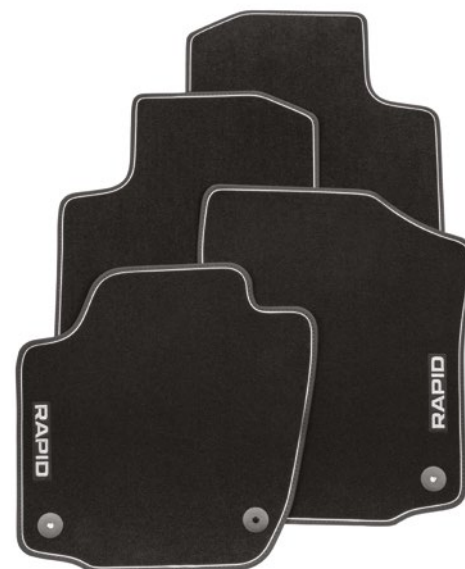

Textile foot mats – Prestige with beige trim

ŠKODA Genuine Accessories

- > 4-piece set for LHD (5JB 061 404F)
- > 4-piece set for RHD (5JC 061 404F)

Available as a 4-piece set with grey trim for LHD (5JB 061 404B), and RHD (5JC 061 404B).

Holds and lasts

Did you know that the textile floor mats from ŠKODA Genuine Accessories also undergo the so-called 'heel test'? This test simulates the action of the driver's foot on the accelerator, sinking the heel 5 mm into the floor mat in both dry and wet conditions at an angle of 45°. The floor mats also undergo an additional load test in the form of a long driving test, and further focus is placed on the brackets fixing the front floor mats to the car upholstery. The tests are designed to verify the proper clip strength needed to enable comfortable handling by the driver, while keeping the floor mat in place despite the occasional application of force during the drive.