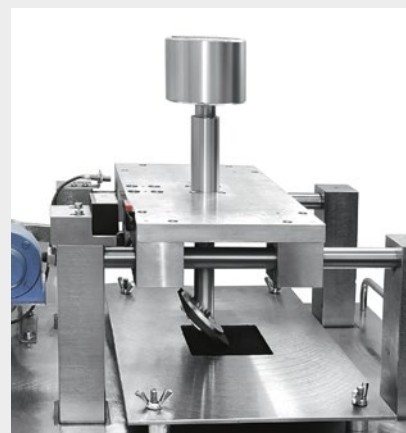

## Holds and lasts

Did you know that the textile floor mats from ŠKODA Genuine Accessories also undergo the so-called 'heel test'? This test simulates the action of the driver's foot on the accelerator, sinking the heel 5 mm into the floor mat in both dry and wet conditions at an angle of 45°. The floor mats also undergo an additional load test in the form of a long driving test, and further focus is placed on the brackets fixing the front floor mats to the car upholstery. The tests are designed to verify the proper clip strength needed to enable comfortable handling by the driver, while keeping the floor mat in place despite the occasional application of force during the drive.